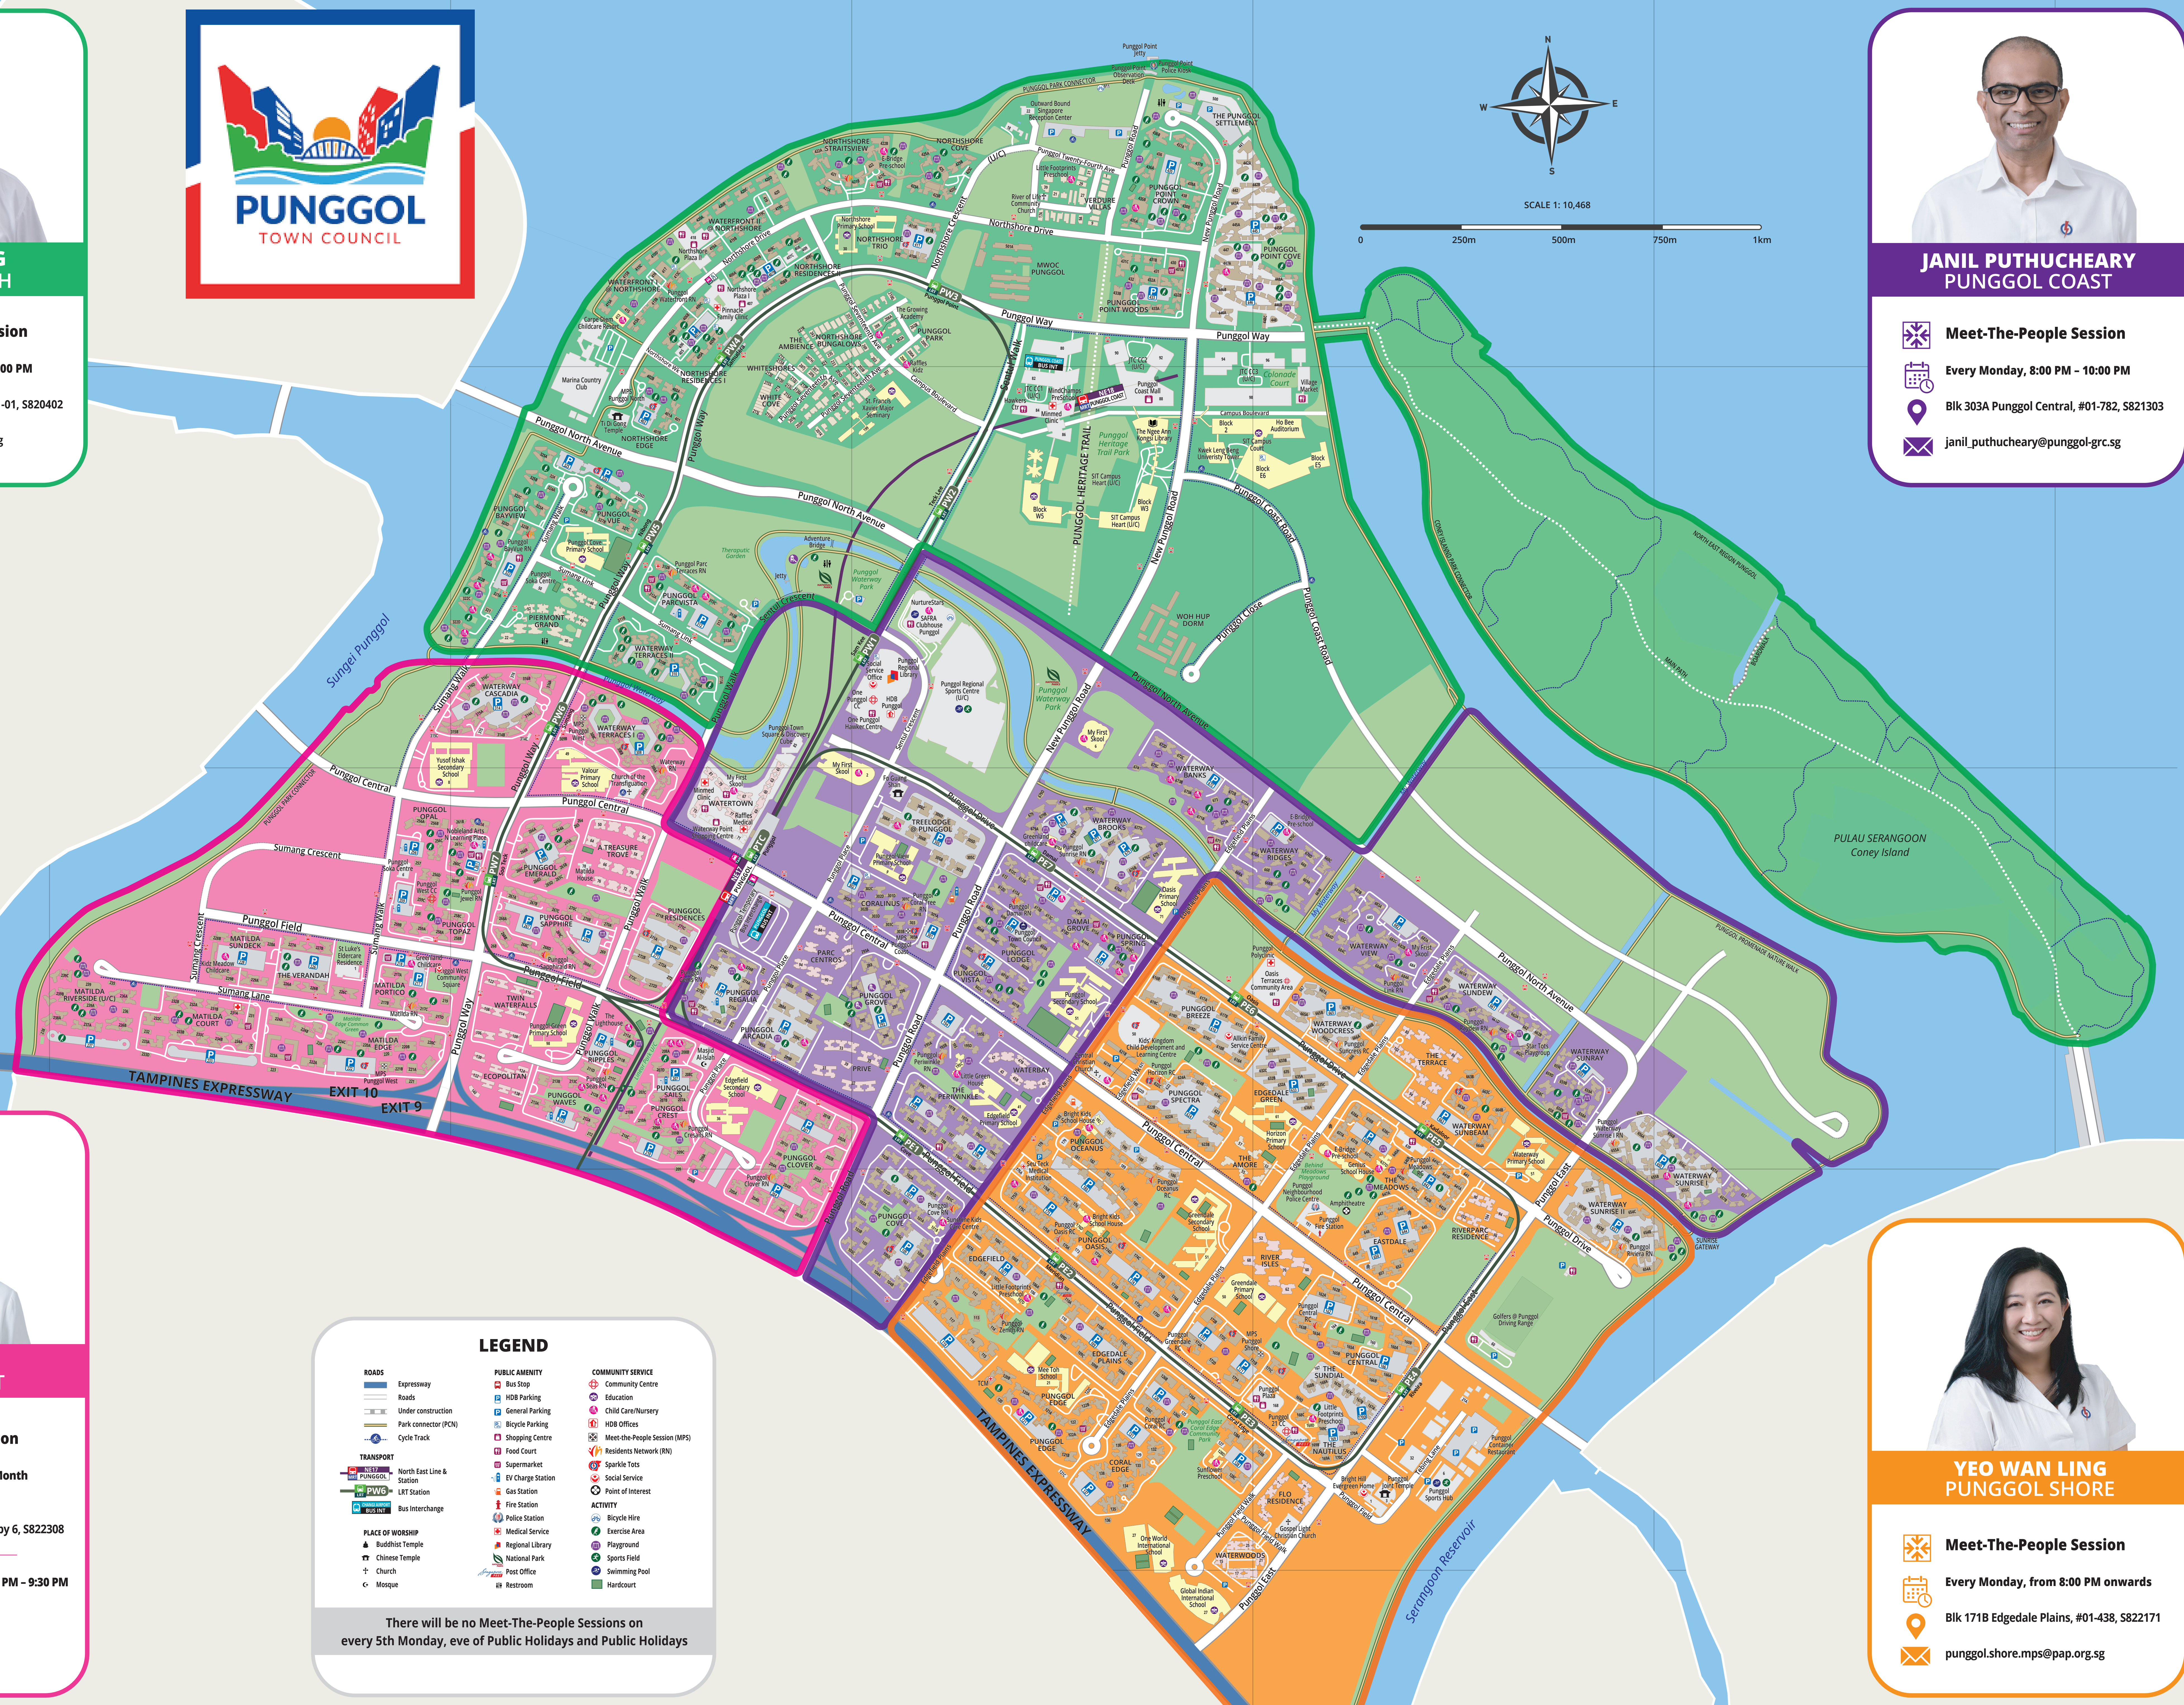

GAN KIM YONG
PUNGGOL NORTH

- Meet-The-People Session**
- Every Monday, 8:00 PM - 10:00 PM**
- Blk 402 Northshore Drive, #01-01, S820402**
- gan_kim_yong@punggol-grc.sg**

JANIL PUTHUCHEARY
PUNGGOL COAST

- Meet-The-People Session**
- Every Monday, 8:00 PM - 10:00 PM**
- Blk 303A Punggol Central, #01-782, S821303**
- janil_puthuchear@punggol-grc.sg**

SCALE 1: 10,468

0 250m 500m 750m 1km

SUN XUELING
PUNGGOL WEST

- Meet-The-People Session**
- 1st, 2nd & 4th Monday of the Month**
7:30 PM - 9:30 PM
- Blk 308C Punggol Walk, Lift Lobby 6, S822308**
- 3rd Monday of the Month, 7:30 PM - 9:30 PM**
- Blk 221B Sumang Lane, S822221**
- sun_xueling@punggol-grc.sg**

LEGEND

Expressway	Bus Stop	Community Centre
Roads	HDB Parking	Education
Under construction	General Parking	Child Care/Nursery
Park connector (PCN)	Bicycle Parking	HDB Offices
Cycle Track	Shopping Centre	Meet-the-People Session (MPS)
North East Line & Station	Food Court	Residents Network (RM)
Punggol LRT Station	Supermarket	Sparkle Tots
Bus Interchange	EV Charge Station	Social Service
	Gas Station	Point of Interest
	Fire Station	Bicycle Hire
	Police Station	Exercise Area
Buddhist Temple	Medical Service	Playground
Chinese Temple	Regional Library	Sports Field
Church	National Park	Swimming Pool
Mosque	Post Office	Hardcourt
	Restroom	

There will be no Meet-The-People Sessions on every 5th Monday, eve of Public Holidays and Public Holidays

YEO WAN LING
PUNGGOL SHORE

- Meet-The-People Session**
- Every Monday, from 8:00 PM onwards**
- Blk 171B Edgedale Plains, #01-438, S822171**
- punggol.shore.mps@pap.org.sg**